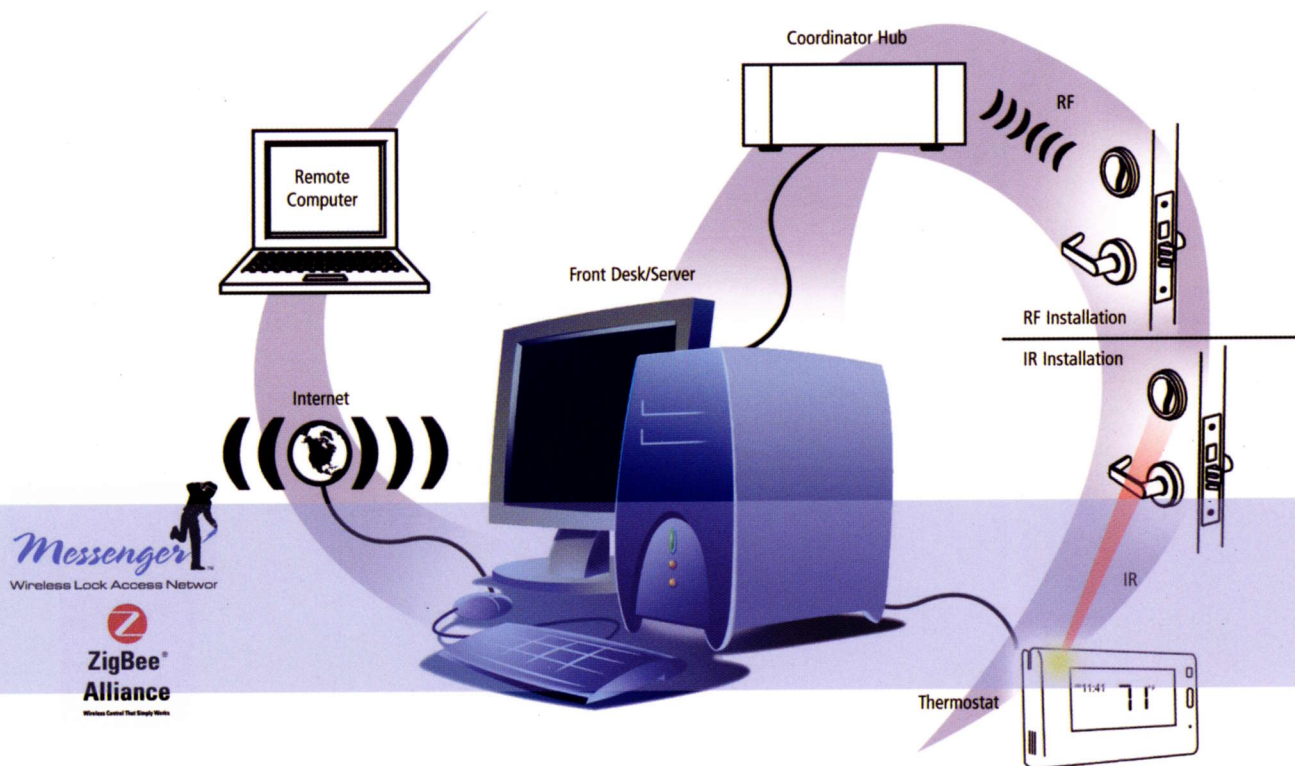

# Kaba-Saflok introduces the next era of online communication with Messenger® ZigBee.

**The ZigBee protocol is an internationally recognized and accepted wireless standard.**

When combined with SAFLOK's Messenger wireless online system, this standard enables smart room interoperability with other in-room devices.

With the advent of the ZigBee platform, entering a guestroom becomes a custom experience, tailored to the unique preferences of each guest. When a guest presents a keycard or other credential to a lock, devices on the ZigBee network spring into action.

For example, the lights adjust to the appropriate level, the television turns on with the appropriate channel and volume level, the powered blinds open or close, and the temperature adjusts - all to the guest's liking.